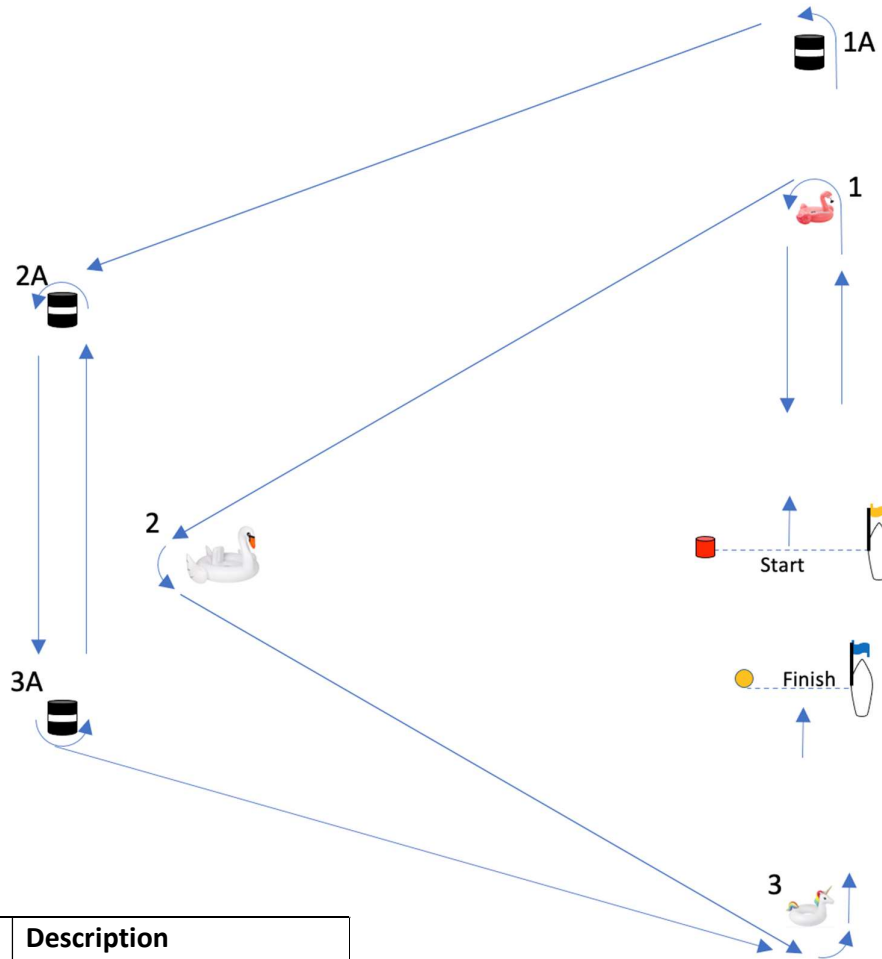

Course Illustration – Race Area A

Marks	Description
1	Pink Flamingo
2	White Swan
3	White Unicorn
1A,2A,3A	Black with white band cylinder buoy
Starting mark starboard end	Committee boat
Finishing mark starboard end	Committee boat
Starting mark port end	Red cylinder
Finishing mark port end	Orange teardrop buoy

Class	Mark Rounding Order
Optimist Green	Start - 1 (port) – 2 (port) - 3 (port) – Finish
Open Skiff & Starling Development	Start – 1A (port) – 2A (port) – 3A (port) – 2A (port) – 3A (port) - 3 (port) – Finish