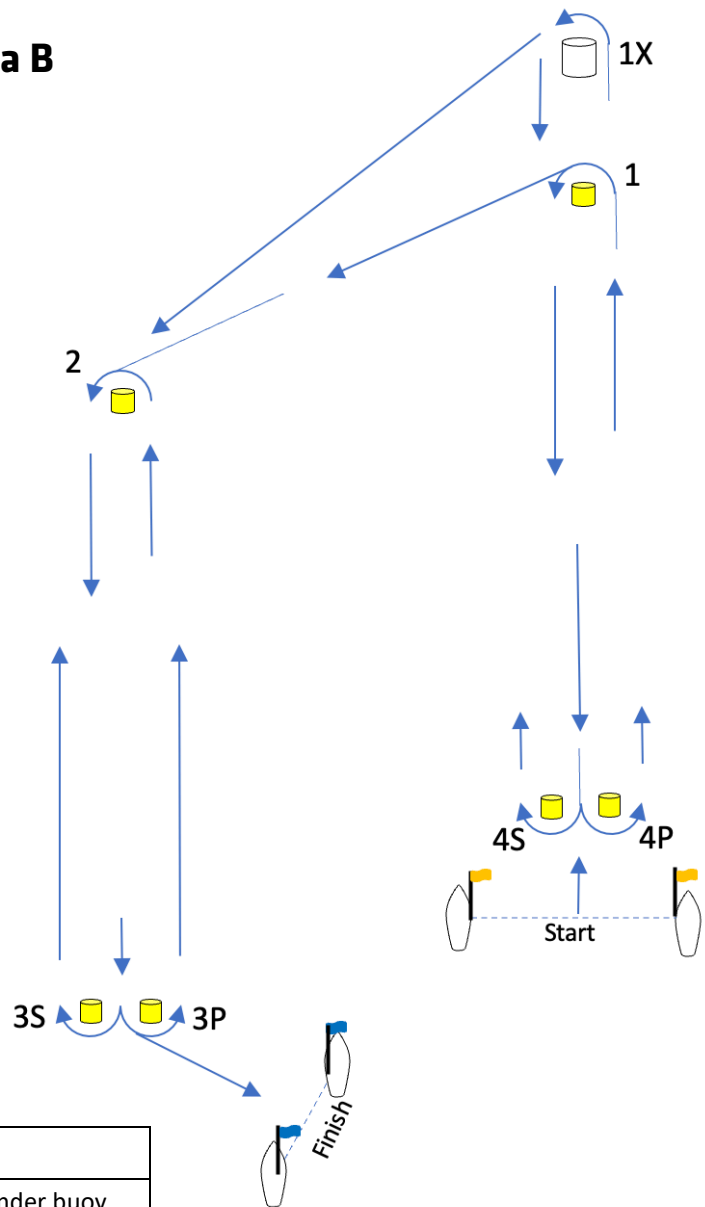

Course Illustration - Race Area B

Marks	Description
1X	Large white cylinder buoy
1	Large yellow cylinder buoy
2, 3s, 3p, 4s, 4p	Yellow cylinder buoy
Starting mark starboard end	Race Committee vessel
Starting mark port end	Race Committee vessel
Finishing mark starboard end	Race Committee vessel
Finishing mark port end	Race Committee vessel

Class	Course	Mark Rounding Order
Optimist, P Class	O2	Start – 1 (port) – 2 (port) – 3S/3P (gate) – 2 (port) – 3P (port) – Finish
Starling, RS Feva	IX2	Start – 1X (port) – 4S/4P (gate) – 1X (port) – 2 (port) – 3P (port) – Finish