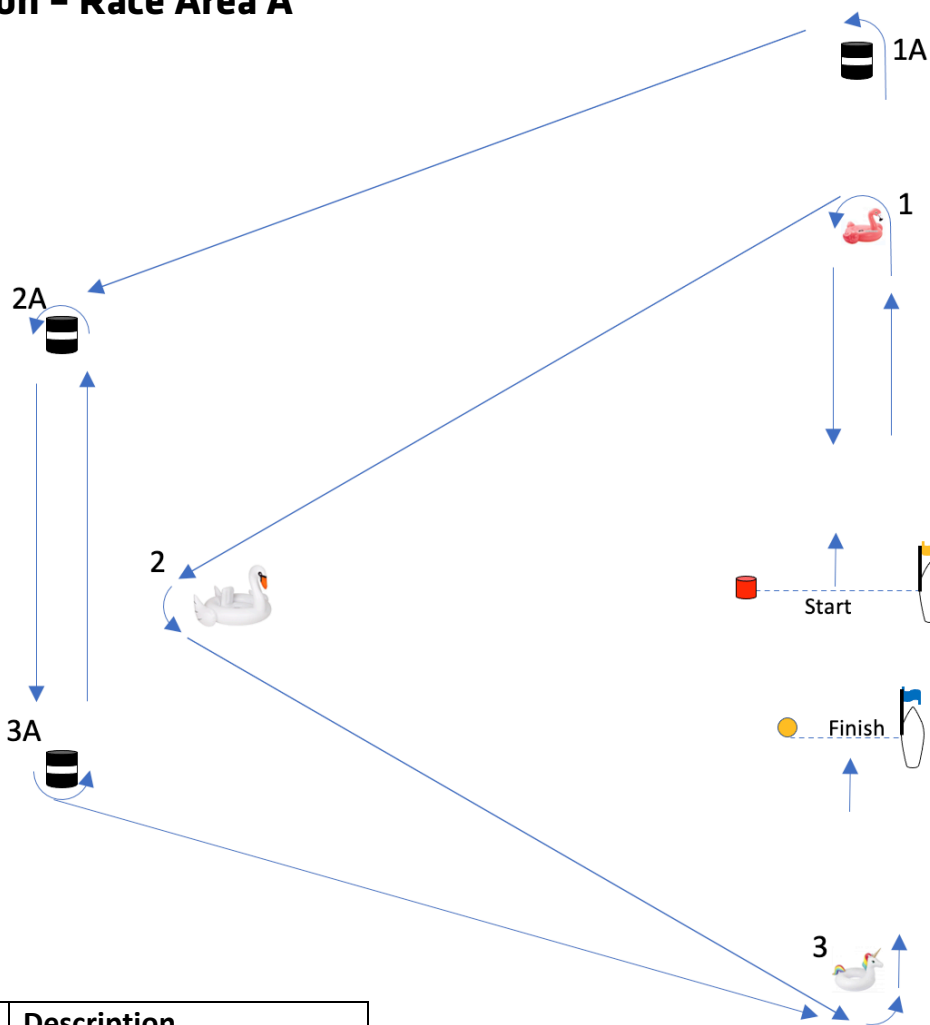

Addendum A

Course Illustration – Race Area A

Marks	Description
1	Pink Flamingo
2	White Swan
3	White Unicorn
1A, 2A, 3A	Black with white band cylinder buoy
Starting mark starboard end	Committee vessel
Finishing mark starboard end	Committee vessel
Starting mark port end	Red cylinder buoy
Finishing mark port end	Orange teardrop buoy

Class	Mark Rounding Order
Optimist Green	Start - 1 (port) - 2 (port) - 3 (port) - Finish
Optimist White, O'Pen Skiff, Starling Development	Start - 1A (port) - 2A (port) - 3A (port) - 2A (port) - 3A (port) - 3 (port) - Finish