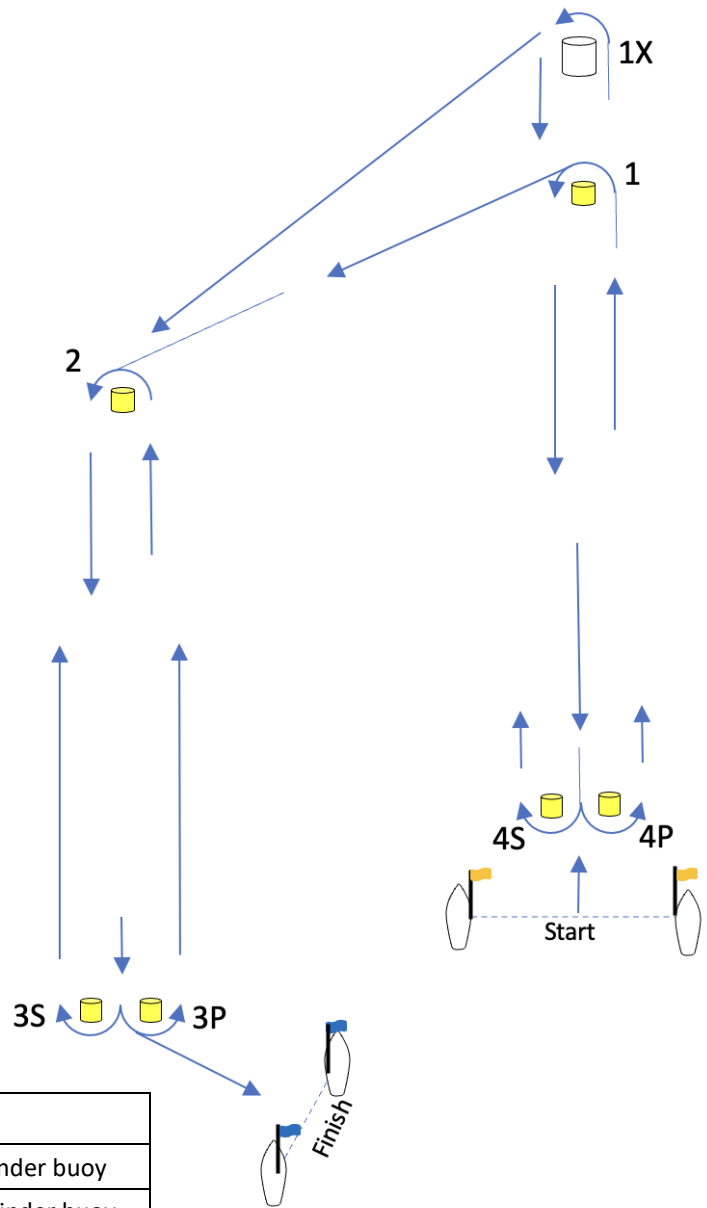

## Course Illustration - Race Area B

Marks	Description
1X	Large white cylinder buoy
1	Large yellow cylinder buoy
2,3s,3p,4s,4p	Yellow cylinder buoy
Starting mark starboard end	Race Committee vessel
Starting mark port end	Race Committee vessel
Finishing mark starboard end	Race Committee vessel
Finishing mark port end	Race Committee vessel

Class	Course	Mark Rounding Order
Optimist, P Class	O2	Start – 1 (port) – 2 (port) – 3S/3P (gate) – 2 (port) – 3P (port) – Finish
Starling, RS Feva	IX2	Start – 1X (port) – 4S/4P (gate) – 1X (port) – 2 (port) – 3P (port) – Finish