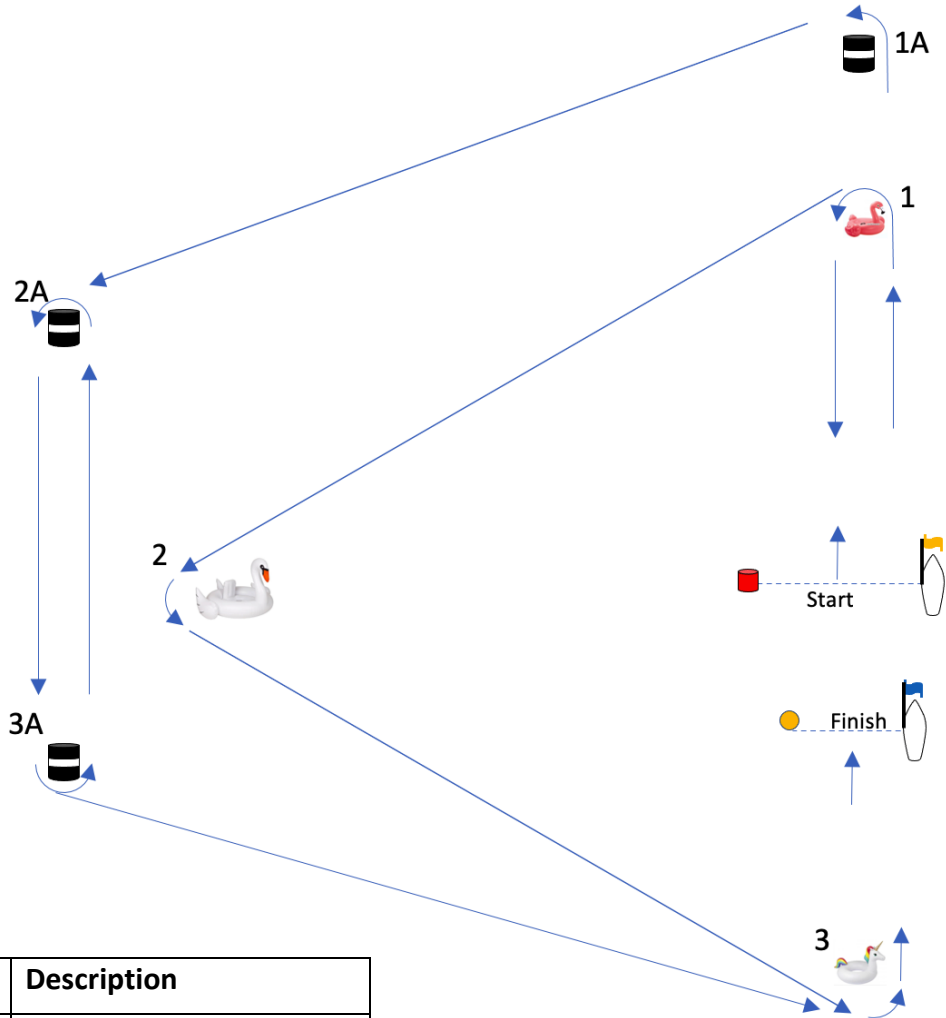

Course Illustration - Race Area A

Marks	Description
1	Pink Flamingo
2	White Swan
3	White Unicorn
1A,2A,3A	Black with white band cylinder buoy
Starting mark starboard end	Committee vessel
Finishing mark starboard end	Committee vessel
Starting mark port end	Red cylinder buoy
Finishing mark port end	Orange teardrop buoy

Class	Mark Rounding Order
Optimist Green	Start - 1 (port) - 2 (port) - 3 (port) - Finish
Open Skiff & Starling Development	Start - 1A (port) - 2A (port) - 3A (port) - 2A (port) - 3A (port) - 3 (port) - Finish